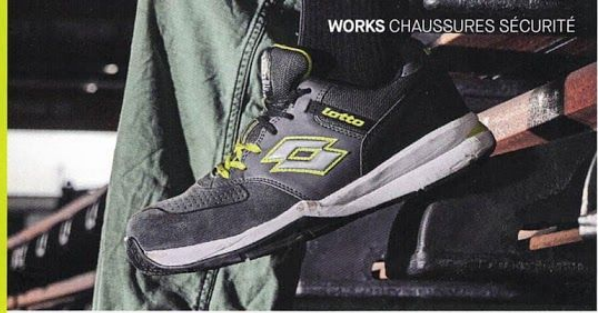

Site : [www.bsi-pro.com](http://www.bsi-pro.com) Découvrir la VIDEO

**SPEED** · QUALITY, COMFORT, RESISTANCE

S3

S1P

**SPEED 200**  
art. 211774 5AE

**SPEED 400**  
art. 211776 5AE

WORKS CHAUSSURES SÉCURITÉ

**STREET** · DESIGN, DYNAMIC, LIGHT

S1P

**STREET**  
art. L49685 50J

**STREET**  
art. L49685 0IZ

**STREET**  
art. L49685 1MY

**JUMP** · FLEXIBILITY, FAST, PERFORMANCE

S3

**JUMP 700**  
art. L49678 2AF

**JUMP 700**  
art. L49678 50J